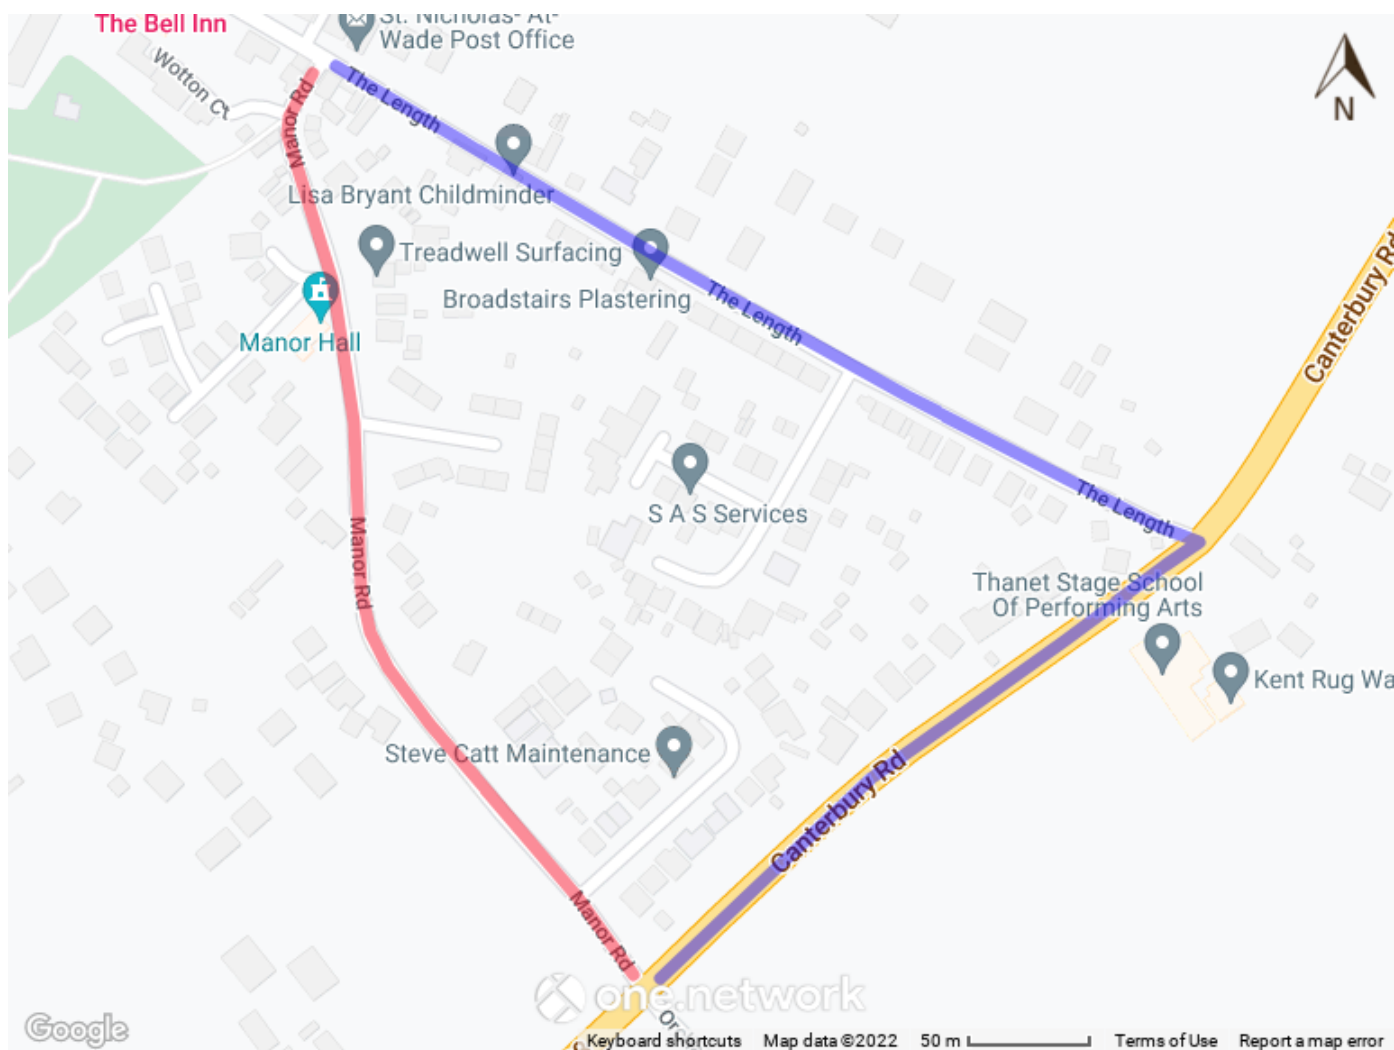

Temporary Road Closure - Manor Road, St Nicholas At Wade - 3rd October 2022 (Thanet District)

It will be necessary to close Manor Road, St Nicholas At Wade, between 19:00 hours and 05:00 hours from 3rd October 2022 with estimated completion by 7th October 2022.

Manor Road, St Nicholas At Wade, will be closed for the entire length.

The alternative route is A28 Canterbury Road, The Length and vice versa.

The closure is required for the safety of the public and workforce while carriageway resurfacing works are undertaken by Kent County Council.

For the most up to date information on these works please visit:

<https://one.network/?tm=130555534>

For information regarding this closure please contact Kent County Council on 03000 418181, who will be able to assist with the scope of these works.

The Kent County Council Highways Helpline phone number is: 03000 418181